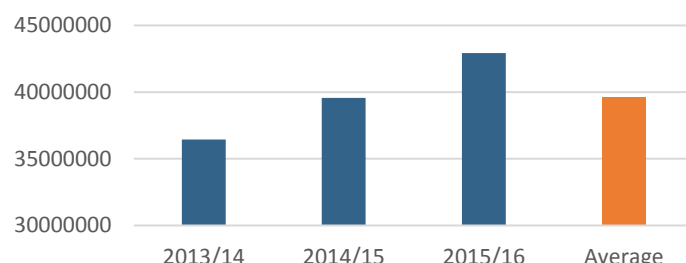

Gross Tonnages

SHIP TYPES

	2013/14	2014/15	2015/16
BARGE	0	0	0
BITUMEN CARRIER	12	8	4
BULK CARRIER	569	577	564
CONTAINER SHIP	65	68	56
DREDGER	1	2	2
FERRY	2	0	1
FISHING	1	5	3
GENERAL CARGO	123	92	91
HEAVY-LOAD CARRIER	3	0	0
LANDING CRAFT	5	3	3
LIQUEFIED GAS TANKER	16	29	70
LIVESTOCK CARRIER	0	5	7
MISSION SHIP	0	0	0
OTHER	1	1	0
PASSENGER	20	23	24
PASSENGER/GENERAL CARGO	0	0	0
PONTOON	0	0	0
RESEARCH	1	1	0
RORO CARGO	2	0	0
SALVAGE SEARCH & RESCUE SHIP	0	0	0
SEMI-SUBMERSIBLE	0	0	0
SPECIAL SERVICE	0	0	0
SUPPLY SHIP (O.R.S.V)	1	5	3
TANKER	87	99	114
TRAINING SHIP	0	0	0
TUG	46	14	10
TUG/SUPPLY SHIP (O.R.S.V.)	6	2	4
VEHICLES CARRIER	10	15	11
WOOD-CHIP CARRIER	0	1	0
YACHT	2	0	3