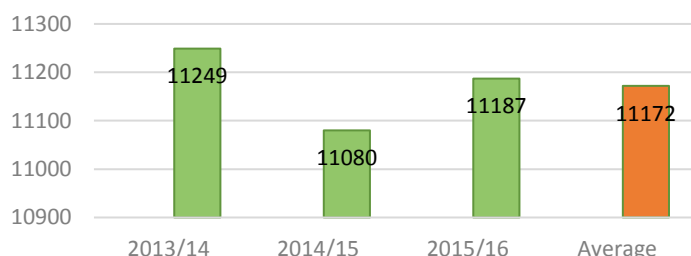

Great Barrier Reef and Torres Strait

Shipping Statistics

June 2016

Monthly Information For:

JUN 2015/16

OVERVIEW

	2013/14	2014/15	2015/16	Average
No of Voyages	973	950	970	964
Gross Tonnages:	36447385.61	39569902.61	42930672	39649320

Voyages

Gross Tonnages

SHIP TYPES

	2013/14	2014/15	2015/16
BARGE	0	0	0
BITUMEN CARRIER	12	8	4
BULK CARRIER	569	577	564
CONTAINER SHIP	65	68	56
DREDGER	1	2	2
FERRY	2	0	1
FISHING	1	5	3
GENERAL CARGO	123	92	91
HEAVY-LOAD CARRIER	3	0	0
LANDING CRAFT	5	3	3
LIQUEFIED GAS TANKER	16	29	70
LIVESTOCK CARRIER	0	5	7
MISSION SHIP	0	0	0
OTHER	1	1	0
PASSENGER	20	23	24
PASSENGER/GENERAL CARGO	0	0	0
PONTOON	0	0	0
RESEARCH	1	1	0
RORO CARGO	2	0	0
SALVAGE SEARCH & RESCUE SHIP	0	0	0
SEMI-SUBMERSIBLE	0	0	0
SPECIAL SERVICE	0	0	0
SUPPLY SHIP (O.R.S.V)	1	5	3
TANKER	87	99	114
TRAINING SHIP	0	0	0
TUG	46	14	10
TUG/SUPPLY SHIP (O.R.S.V.)	6	2	4
VEHICLES CARRIER	10	15	11
WOOD-CHIP CARRIER	0	1	0
YACHT	2	0	3

Financial Year to Date Information
JUL to JUN 2015/16
OVERVIEW

	2013/14	2014/15	2015/16	Average
No of Voyages	11249	11080	11187	11172
Gross Tonnages:	410965270.8	430815636.8	478512848.4	440097919

Voyages (YTD)