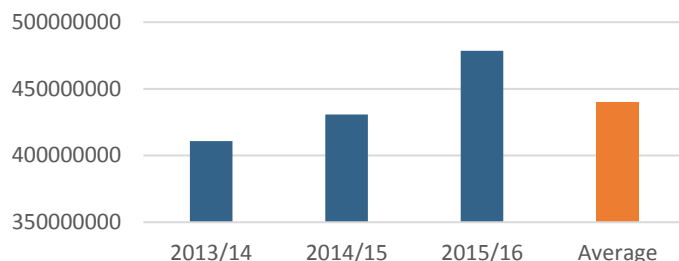

Gross Tonnages (YTD)

SHIP TYPES

2013/14 2014/15 2015/16

	2013/14	2014/15	2015/16
BARGE	0	0	0
BITUMEN CARRIER	133	119	82
BULK CARRIER	6373	6608	6650
CONTAINER SHIP	733	782	738
DREDGER	10	11	11
FERRY	5	2	2
FISHING	23	19	5
GENERAL CARGO	1525	1242	1000
HEAVY-LOAD CARRIER	45	18	5
LANDING CRAFT	28	15	15
LIQUEFIED GAS TANKER	184	246	624
LIVESTOCK CARRIER	64	98	119
MISSION SHIP	0	0	0
OTHER	11	7	2
PASSENGER	213	231	284
PASSENGER/GENERAL CARGO	0	0	0
PONTOON	0	0	0
RESEARCH	11	23	10
RORO CARGO	17	5	2
SALVAGE SEARCH & RESCUE SHIP	0	0	0
SEMI-SUBMERSIBLE	0	0	0
SPECIAL SERVICE	6	12	24
SUPPLY SHIP (O.R.S.V)	47	22	33
TANKER	1244	1154	1191
TRAINING SHIP	0	0	1
TUG	335	249	181
TUG/SUPPLY SHIP (O.R.S.V.)	92	38	32
VEHICLES CARRIER	120	144	144
WOOD-CHIP CARRIER	3	1	2
YACHT	27	33	29