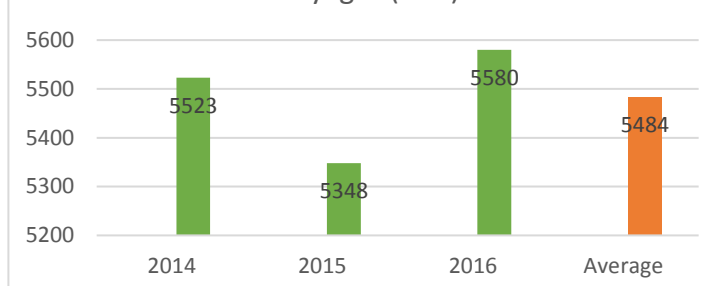

Annual Year to Date Information

JAN

to

JUN

2016

OVERVIEW

	2014	2015	2016	Average
No of Voyages	5523	5348	5580	5484
Gross Tonnages:	205927335.2	215714353.6	243315775	221652488

Voyages (YTD)