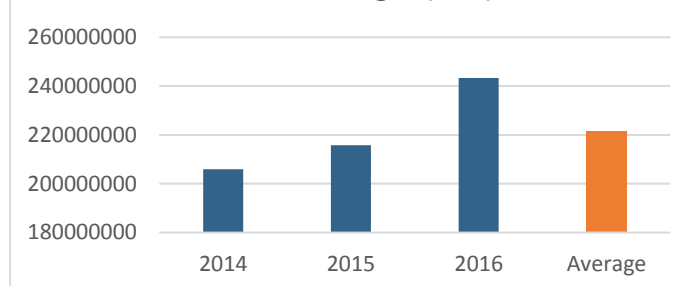

Gross Tonnages (YTD)

SHIP TYPES

	2014	2015	2016
BARGE	0	0	0
BITUMEN CARRIER	68	54	41
BULK CARRIER	3157	3216	3227
CONTAINER SHIP	370	392	351
DREDGER	3	4	5
FERRY	4	0	1
FISHING	9	8	3
GENERAL CARGO	717	561	484
HEAVY-LOAD CARRIER	24	2	1
LANDING CRAFT	11	8	6
LIQUEFIED GAS TANKER	87	153	364
LIVESTOCK CARRIER	46	67	78
MISSION SHIP	0	0	0
OTHER	6	2	1
PASSENGER	118	120	163
PASSENGER/GENERAL CARGO	0	0	0
PONTOON	0	0	0
RESEARCH	4	8	4
RORO CARGO	6	1	0
SALVAGE SEARCH & RESCUE SHIP	0	0	0
SEMI-SUBMERSIBLE	0	0	0
SPECIAL SERVICE	1	4	17
SUPPLY SHIP (O.R.S.V)	21	12	17
TANKER	579	557	610
TRAINING SHIP	0	0	0
TUG	209	75	106
TUG/SUPPLY SHIP (O.R.S.V.)	22	17	18
VEHICLES CARRIER	55	76	64
WOOD-CHIP CARRIER	0	1	1
YACHT	6	10	18