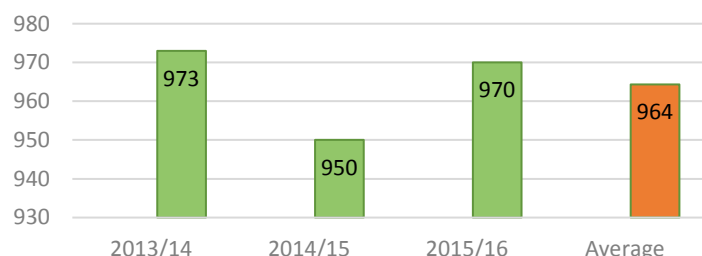

Monthly Information For:

JUN 2015/16

OVERVIEW

	2013/14	2014/15	2015/16	Average
No of Voyages	973	950	970	964
Gross Tonnages:	36447385.61	39569902.61	42930672	39649320

Voyages