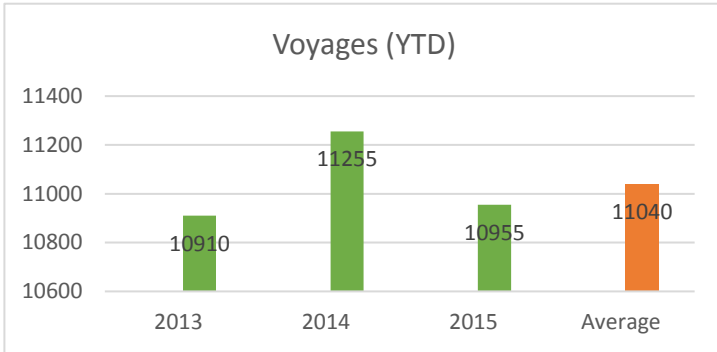

ENTRY / EXIT POINTS

	2013/14		2014/15		2015/16	
	Entry Points	Exit Points	Entry Points	Exit Points	Entry Points	Exit Points
Abbot Point	156	153	183	180	172	172
Archer	153	123	99	88	107	88
Blossom	432	386	420	414	414	383
Booby	930	828	1050	763	994	746
Bramble	336	289	277	247	252	251
Bundaberg	23	21	9	11	10	11
Cairns	195	207	206	226	189	224
Cairns Channel	1	0	1	0	1	0
Cape Flattery	20	20	23	21	25	28
Darnley Island	3	3	2	0	0	0
Daru	26	22	29	32	21	19
Endeavour	30	27	26	19	61	18
Gladstone East	387	408	342	339	314	335
Gladstone North	581	550	551	550	622	590
Grafton Passage	68	78	49	65	57	69
Hay Point	575	570	601	623	574	577
High Peak	3	0	0	0	0	1
Lucinda	11	12	6	7	10	10
Mackay	121	127	100	96	92	98
Mourilyan	22	20	18	18	18	17
One and a Half Mile	5	8	9	6	7	6
Palm Passage	280	268	277	301	279	294
Port Alma	43	43	38	38	32	34
Port Douglas	1	0	1	0	2	2
Sandy Cape	478	691	523	763	453	680
Swain	314	347	288	342	369	447
Thursday Island	69	78	102	105	69	80
Townsville	374	363	364	371	356	344
Trinity Opening	1	7	0	10	4	11
Weipa	75	70	93	93	76	63

Annual Year to Date Information

JAN to DEC 2015

OVERVIEW

	2013	2014	2015	Average
No of Voyages	10910	11255	10955	11040
Gross Tonnages:	388182295.8	421028618.4	450911427.1	420040780

SHIP TYPES

	2013	2014	2015
BARGE	0	0	0
BITUMEN CARRIER	131	133	95
BULK CARRIER	5963	6549	6639
CONTAINER SHIP	743	760	779
DREDGER	14	10	10
FERRY	1	6	1
FISHING	23	20	10
GENERAL CARGO	1519	1398	1077
HEAVY-LOAD CARRIER	50	40	6
LANDING CRAFT	26	18	17
LIQUEFIED GAS TANKER	183	180	413
LIVESTOCK CARRIER	20	77	108
MISSION SHIP	0	0	0
OTHER	13	11	3
PASSENGER	214	229	241
PASSENGER/GENERAL CARGO	0	0	0
PONTOON	0	0	0
RESEARCH	11	19	14
RORO CARGO	26	10	3
SALVAGE SEARCH & RESCUE SHIP	0	0	0
SEMI-SUBMERSIBLE	0	0	0
SPECIAL SERVICE	25	9	11
SUPPLY SHIP (O.R.S.V)	59	31	28
TANKER	1298	1176	1138
TRAINING SHIP	0	0	1
TUG	288	383	150
TUG/SUPPLY SHIP (O.R.S.V.)	114	43	31
VEHICLES CARRIER	145	123	156
WOOD-CHIP CARRIER	5	0	2
YACHT	39	29	21