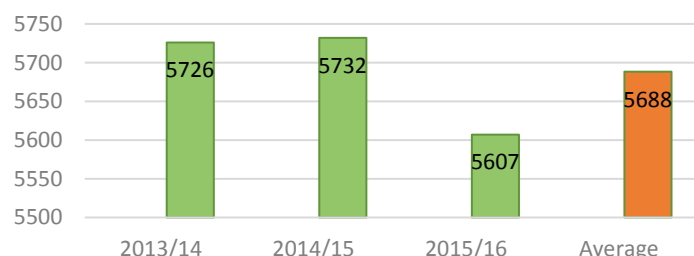

Great Barrier Reef and Torres Strait

Shipping Statistics

December 2015

Monthly Information For:

DEC 2015/16

OVERVIEW

	2013/14	2014/15	2015/16	Average
No of Voyages	931	928	920	926
Gross Tonnages:	34033651	35813696	39190801	36346049

Voyages

Gross Tonnages

SHIP TYPES

	2013/14	2014/15	2015/16
BARGE	0	0	0
BITUMEN CARRIER	13	9	3
BULK CARRIER	526	560	562
CONTAINER SHIP	55	65	58
DREDGER	0	1	2
FERRY	1	1	0
FISHING	3	2	0
GENERAL CARGO	129	122	91
HEAVY-LOAD CARRIER	0	1	0
LANDING CRAFT	3	1	0
LIQUEFIED GAS TANKER	12	15	48
LIVESTOCK CARRIER	4	4	5
MISSION SHIP	0	0	0
OTHER	0	1	0
PASSENGER	18	16	27
PASSENGER/GENERAL CARGO	0	0	0
PONTOON	0	0	0
RESEARCH	3	0	0
RORO CARGO	5	1	1
SALVAGE SEARCH & RESCUE SHIP	0	0	0
SEMI-SUBMERSIBLE	0	0	0
SPECIAL SERVICE	2	1	1
SUPPLY SHIP (O.R.S.V)	2	0	1
TANKER	114	93	92
TRAINING SHIP	0	0	0
TUG	18	15	10
TUG/SUPPLY SHIP (O.R.S.V.)	7	1	2
VEHICLES CARRIER	12	11	13
WOOD-CHIP CARRIER	0	0	1
YACHT	4	7	2

Financial Year to Date Information
JUL to DEC 2015/16
OVERVIEW
2013/14 2014/15 2015/16 Average

No of Voyages	5726	5732	5607	5688
Gross Tonnages:	205037935.6	215101283.2	235197073.4	218445431

Voyages (YTD)