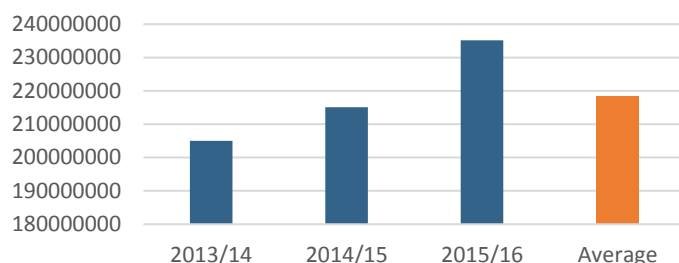

Gross Tonnages (YTD)

SHIP TYPES

2013/14 2014/15 2015/16

	2013/14	2014/15	2015/16
BARGE	0	0	0
BITUMEN CARRIER	65	65	41
BULK CARRIER	3216	3392	3423
CONTAINER SHIP	363	390	387
DREDGER	7	7	6
FERRY	1	2	1
FISHING	14	11	2
GENERAL CARGO	808	681	516
HEAVY-LOAD CARRIER	21	16	4
LANDING CRAFT	17	7	9
LIQUEFIED GAS TANKER	97	93	260
LIVESTOCK CARRIER	18	31	41
MISSION SHIP	0	0	0
OTHER	5	5	1
PASSENGER	95	111	121
PASSENGER/GENERAL CARGO	0	0	0
PONTOON	0	0	0
RESEARCH	7	15	6
RORO CARGO	11	4	2
SALVAGE SEARCH & RESCUE SHIP	0	0	0
SEMI-SUBMERSIBLE	0	0	0
SPECIAL SERVICE	5	8	7
SUPPLY SHIP (O.R.S.V)	26	10	16
TANKER	665	597	581
TRAINING SHIP	0	0	1
TUG	126	174	75
TUG/SUPPLY SHIP (O.R.S.V.)	70	21	14
VEHICLES CARRIER	65	68	80
WOOD-CHIP CARRIER	3	0	1
YACHT	21	23	11