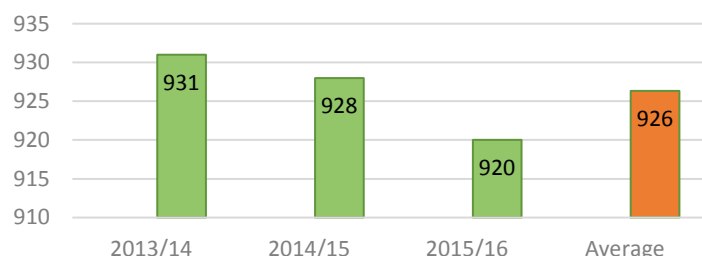

Monthly Information For:

DEC 2015/16

OVERVIEW

	2013/14	2014/15	2015/16	Average
No of Voyages	931	928	920	926
Gross Tonnages:	34033651	35813696	39190801	36346049

Voyages