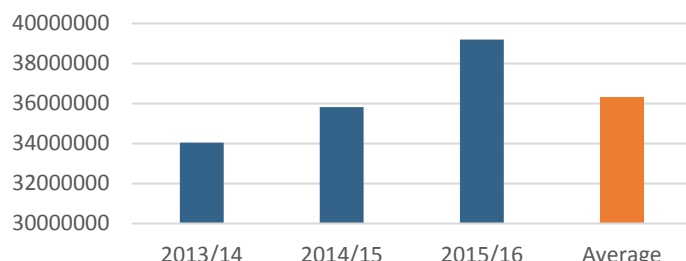

Gross Tonnages

SHIP TYPES

	2013/14	2014/15	2015/16
BARGE	0	0	0
BITUMEN CARRIER	13	9	3
BULK CARRIER	526	560	562
CONTAINER SHIP	55	65	58
DREDGER	0	1	2
FERRY	1	1	0
FISHING	3	2	0
GENERAL CARGO	129	122	91
HEAVY-LOAD CARRIER	0	1	0
LANDING CRAFT	3	1	0
LIQUEFIED GAS TANKER	12	15	48
LIVESTOCK CARRIER	4	4	5
MISSION SHIP	0	0	0
OTHER	0	1	0
PASSENGER	18	16	27
PASSENGER/GENERAL CARGO	0	0	0
PONTOON	0	0	0
RESEARCH	3	0	0
RORO CARGO	5	1	1
SALVAGE SEARCH & RESCUE SHIP	0	0	0
SEMI-SUBMERSIBLE	0	0	0
SPECIAL SERVICE	2	1	1
SUPPLY SHIP (O.R.S.V)	2	0	1
TANKER	114	93	92
TRAINING SHIP	0	0	0
TUG	18	15	10
TUG/SUPPLY SHIP (O.R.S.V.)	7	1	2
VEHICLES CARRIER	12	11	13
WOOD-CHIP CARRIER	0	0	1
YACHT	4	7	2