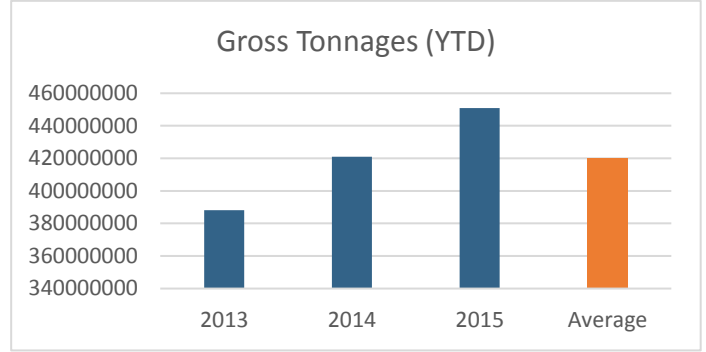

Annual Year to Date Information

JAN to DEC 2015

OVERVIEW

	2013	2014	2015	Average
No of Voyages	10910	11255	10955	11040
Gross Tonnages:	388182295.8	421028618.4	450911427.1	420040780

SHIP TYPES

	2013	2014	2015
BARGE	0	0	0
BITUMEN CARRIER	131	133	95
BULK CARRIER	5963	6549	6639
CONTAINER SHIP	743	760	779
DREDGER	14	10	10
FERRY	1	6	1
FISHING	23	20	10
GENERAL CARGO	1519	1398	1077
HEAVY-LOAD CARRIER	50	40	6
LANDING CRAFT	26	18	17
LIQUEFIED GAS TANKER	183	180	413
LIVESTOCK CARRIER	20	77	108
MISSION SHIP	0	0	0
OTHER	13	11	3
PASSENGER	214	229	241
PASSENGER/GENERAL CARGO	0	0	0
PONTOON	0	0	0
RESEARCH	11	19	14
RORO CARGO	26	10	3
SALVAGE SEARCH & RESCUE SHIP	0	0	0
SEMI-SUBMERSIBLE	0	0	0
SPECIAL SERVICE	25	9	11
SUPPLY SHIP (O.R.S.V)	59	31	28
TANKER	1298	1176	1138
TRAINING SHIP	0	0	1
TUG	288	383	150
TUG/SUPPLY SHIP (O.R.S.V.)	114	43	31
VEHICLES CARRIER	145	123	156
WOOD-CHIP CARRIER	5	0	2
YACHT	39	29	21