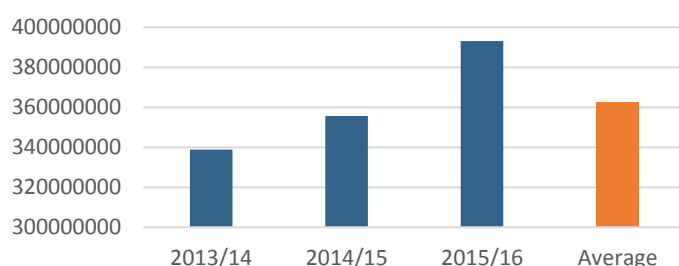

Gross Tonnages (YTD)

SHIP TYPES

2013/14 2014/15 2015/16

	2013/14	2014/15	2015/16
BARGE	0	0	0
BITUMEN CARRIER	111	105	66
BULK CARRIER	5271	5486	5509
CONTAINER SHIP	605	646	621
DREDGER	9	8	8
FERRY	3	2	1
FISHING	21	14	2
GENERAL CARGO	1296	1067	828
HEAVY-LOAD CARRIER	42	17	5
LANDING CRAFT	23	12	12
LIQUEFIED GAS TANKER	151	185	491
LIVESTOCK CARRIER	62	82	104
MISSION SHIP	0	0	0
OTHER	8	6	2
PASSENGER	177	195	241
PASSENGER/GENERAL CARGO	0	0	0
PONTOON	0	0	0
RESEARCH	10	18	9
RORO CARGO	15	5	2
SALVAGE SEARCH & RESCUE SHIP	0	0	0
SEMI-SUBMERSIBLE	0	0	0
SPECIAL SERVICE	6	12	20
SUPPLY SHIP (O.R.S.V)	43	13	24
TANKER	1044	944	969
TRAINING SHIP	0	0	1
TUG	247	219	146
TUG/SUPPLY SHIP (O.R.S.V.)	84	32	24
VEHICLES CARRIER	101	117	122
WOOD-CHIP CARRIER	3	0	2
YACHT	24	31	21