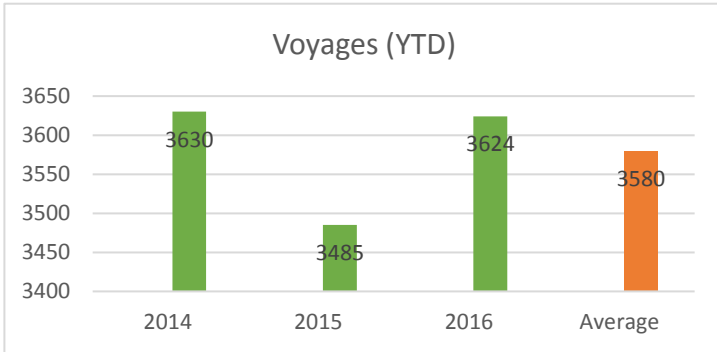

ENTRY / EXIT POINTS

	2013/14		2014/15		2015/16	
	Entry Points	Exit Points	Entry Points	Exit Points	Entry Points	Exit Points
Abbot Point	258	262	291	289	281	282
Archer	233	193	145	134	171	142
Blossom	708	628	688	666	647	575
Booby	1519	1342	1662	1288	1608	1238
Bramble	528	468	457	396	423	420
Bundaberg	29	26	13	17	16	21
Cairns	330	344	327	356	323	366
Cairns Channel	1	0	1	0	1	0
Cape Flattery	36	35	38	37	44	44
Darnley Island	3	3	2	0	0	0
Daru	46	44	57	55	25	21
Endeavour	52	45	49	30	94	42
Gladstone East	635	635	538	550	543	553
Gladstone North	947	923	903	891	1014	998
Grafton Passage	101	99	90	110	106	122
Hay Point	994	1001	979	998	930	936
High Peak	5	0	0	0	0	1
Lucinda	14	14	7	8	15	15
Mackay	166	176	155	148	135	145
Mourilyan	31	29	23	23	27	29
One and a Half Mile	8	10	21	13	13	13
Palm Passage	445	406	445	458	496	504
Port Alma	71	69	55	57	48	50
Port Douglas	1	0	1	0	2	2
Sandy Cape	790	1156	846	1223	754	1122
Swain	520	556	481	565	638	749
Thursday Island	124	136	155	153	113	130
Townsville	600	592	566	570	579	567
Trinity Opening	3	15	3	17	4	17
Weipa	138	139	148	153	125	117

Annual Year to Date Information

JAN to APR 2016

OVERVIEW

	2014	2015	2016	Average
No of Voyages	3630	3485	3624	3580
Gross Tonnages:	133781280.6	140467107	157927724	144058704

SHIP TYPES

	2014	2015	2016
BARGE	0	0	0
BITUMEN CARRIER	46	40	25
BULK CARRIER	2055	2094	2086
CONTAINER SHIP	242	256	234
DREDGER	2	1	2
FERRY	2	0	0
FISHING	7	3	0
GENERAL CARGO	488	386	312
HEAVY-LOAD CARRIER	21	1	1
LANDING CRAFT	6	5	3
LIQUEFIED GAS TANKER	54	92	231
LIVESTOCK CARRIER	44	51	63
MISSION SHIP	0	0	0
OTHER	3	1	1
PASSENGER	82	84	120
PASSENGER/GENERAL CARGO	0	0	0
PONTOON	0	0	0
RESEARCH	3	3	3
RORO CARGO	4	1	0
SALVAGE SEARCH & RESCUE SHIP	0	0	0
SEMI-SUBMERSIBLE	0	0	0
SPECIAL SERVICE	1	4	13
SUPPLY SHIP (O.R.S.V)	17	3	8
TANKER	379	347	388
TRAINING SHIP	0	0	0
TUG	121	45	71
TUG/SUPPLY SHIP (O.R.S.V.)	14	11	10
VEHICLES CARRIER	36	49	42
WOOD-CHIP CARRIER	0	0	1
YACHT	3	8	10