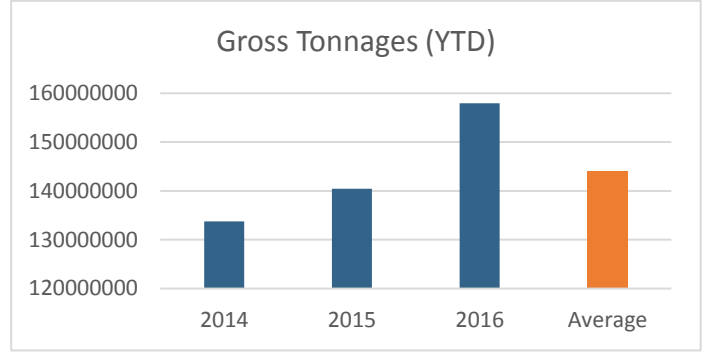

Annual Year to Date Information

JAN to APR 2016

OVERVIEW

	2014	2015	2016	Average
No of Voyages	3630	3485	3624	3580
Gross Tonnages:	133781280.6	140467107	157927724	144058704

SHIP TYPES

	2014	2015	2016
BARGE	0	0	0
BITUMEN CARRIER	46	40	25
BULK CARRIER	2055	2094	2086
CONTAINER SHIP	242	256	234
DREDGER	2	1	2
FERRY	2	0	0
FISHING	7	3	0
GENERAL CARGO	488	386	312
HEAVY-LOAD CARRIER	21	1	1
LANDING CRAFT	6	5	3
LIQUEFIED GAS TANKER	54	92	231
LIVESTOCK CARRIER	44	51	63
MISSION SHIP	0	0	0
OTHER	3	1	1
PASSENGER	82	84	120
PASSENGER/GENERAL CARGO	0	0	0
PONTOON	0	0	0
RESEARCH	3	3	3
RORO CARGO	4	1	0
SALVAGE SEARCH & RESCUE SHIP	0	0	0
SEMI-SUBMERSIBLE	0	0	0
SPECIAL SERVICE	1	4	13
SUPPLY SHIP (O.R.S.V)	17	3	8
TANKER	379	347	388
TRAINING SHIP	0	0	0
TUG	121	45	71
TUG/SUPPLY SHIP (O.R.S.V.)	14	11	10
VEHICLES CARRIER	36	49	42
WOOD-CHIP CARRIER	0	0	1
YACHT	3	8	10