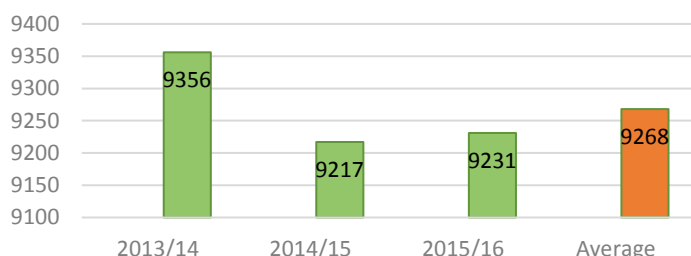

Great Barrier Reef and Torres Strait

Shipping Statistics

April 2016

Monthly Information For:

APR 2015/16

OVERVIEW

	2013/14	2014/15	2015/16	Average
No of Voyages	916	859	906	894
Gross Tonnages:	32953811.61	35534670	39669890	36052791

Voyages

Gross Tonnages

SHIP TYPES

	2013/14	2014/15	2015/16
BARGE	0	0	0
BITUMEN CARRIER	12	8	7
BULK CARRIER	518	526	505
CONTAINER SHIP	59	64	56
DREDGER	0	0	0
FERRY	1	0	0
FISHING	1	1	0
GENERAL CARGO	119	94	93
HEAVY-LOAD CARRIER	5	0	0
LANDING CRAFT	4	2	1
LIQUEFIED GAS TANKER	15	20	64
LIVESTOCK CARRIER	9	10	8
MISSION SHIP	0	0	0
OTHER	1	0	0
PASSENGER	20	18	21
PASSENGER/GENERAL CARGO	0	0	0
PONTOON	0	0	0
RESEARCH	0	2	1
RORO CARGO	0	0	0
SALVAGE SEARCH & RESCUE SHIP	0	0	0
SEMI-SUBMERSIBLE	0	0	0
SPECIAL SERVICE	0	0	5
SUPPLY SHIP (O.R.S.V)	6	1	5
TANKER	95	86	96
TRAINING SHIP	0	0	0
TUG	37	11	29
TUG/SUPPLY SHIP (O.R.S.V.)	1	2	3
VEHICLES CARRIER	12	14	9
WOOD-CHIP CARRIER	0	0	0
YACHT	1	0	3

Financial Year to Date Information
JUL to APR 2015/16
OVERVIEW
2013/14 2014/15 2015/16 Average

No of Voyages	9356	9217	9231	9268
Gross Tonnages:	338819216.2	355568390.2	393124797.4	362504135

Voyages (YTD)