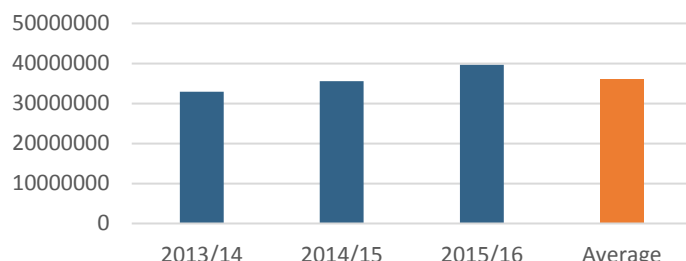

Gross Tonnages

SHIP TYPES

	2013/14	2014/15	2015/16
BARGE	0	0	0
BITUMEN CARRIER	12	8	7
BULK CARRIER	518	526	505
CONTAINER SHIP	59	64	56
DREDGER	0	0	0
FERRY	1	0	0
FISHING	1	1	0
GENERAL CARGO	119	94	93
HEAVY-LOAD CARRIER	5	0	0
LANDING CRAFT	4	2	1
LIQUEFIED GAS TANKER	15	20	64
LIVESTOCK CARRIER	9	10	8
MISSION SHIP	0	0	0
OTHER	1	0	0
PASSENGER	20	18	21
PASSENGER/GENERAL CARGO	0	0	0
PONTOON	0	0	0
RESEARCH	0	2	1
RORO CARGO	0	0	0
SALVAGE SEARCH & RESCUE SHIP	0	0	0
SEMI-SUBMERSIBLE	0	0	0
SPECIAL SERVICE	0	0	5
SUPPLY SHIP (O.R.S.V)	6	1	5
TANKER	95	86	96
TRAINING SHIP	0	0	0
TUG	37	11	29
TUG/SUPPLY SHIP (O.R.S.V.)	1	2	3
VEHICLES CARRIER	12	14	9
WOOD-CHIP CARRIER	0	0	0
YACHT	1	0	3