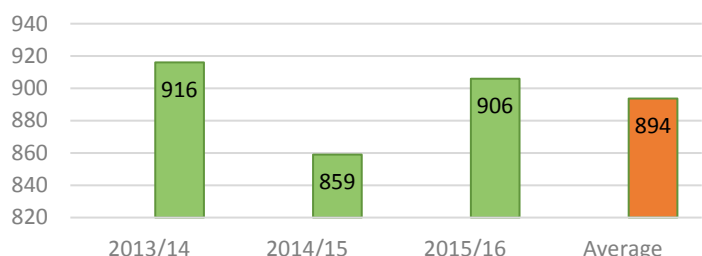

Monthly Information For:

APR 2015/16

OVERVIEW

	2013/14	2014/15	2015/16	Average
No of Voyages	916	859	906	894
Gross Tonnages:	32953811.61	35534670	39669890	36052791

Voyages