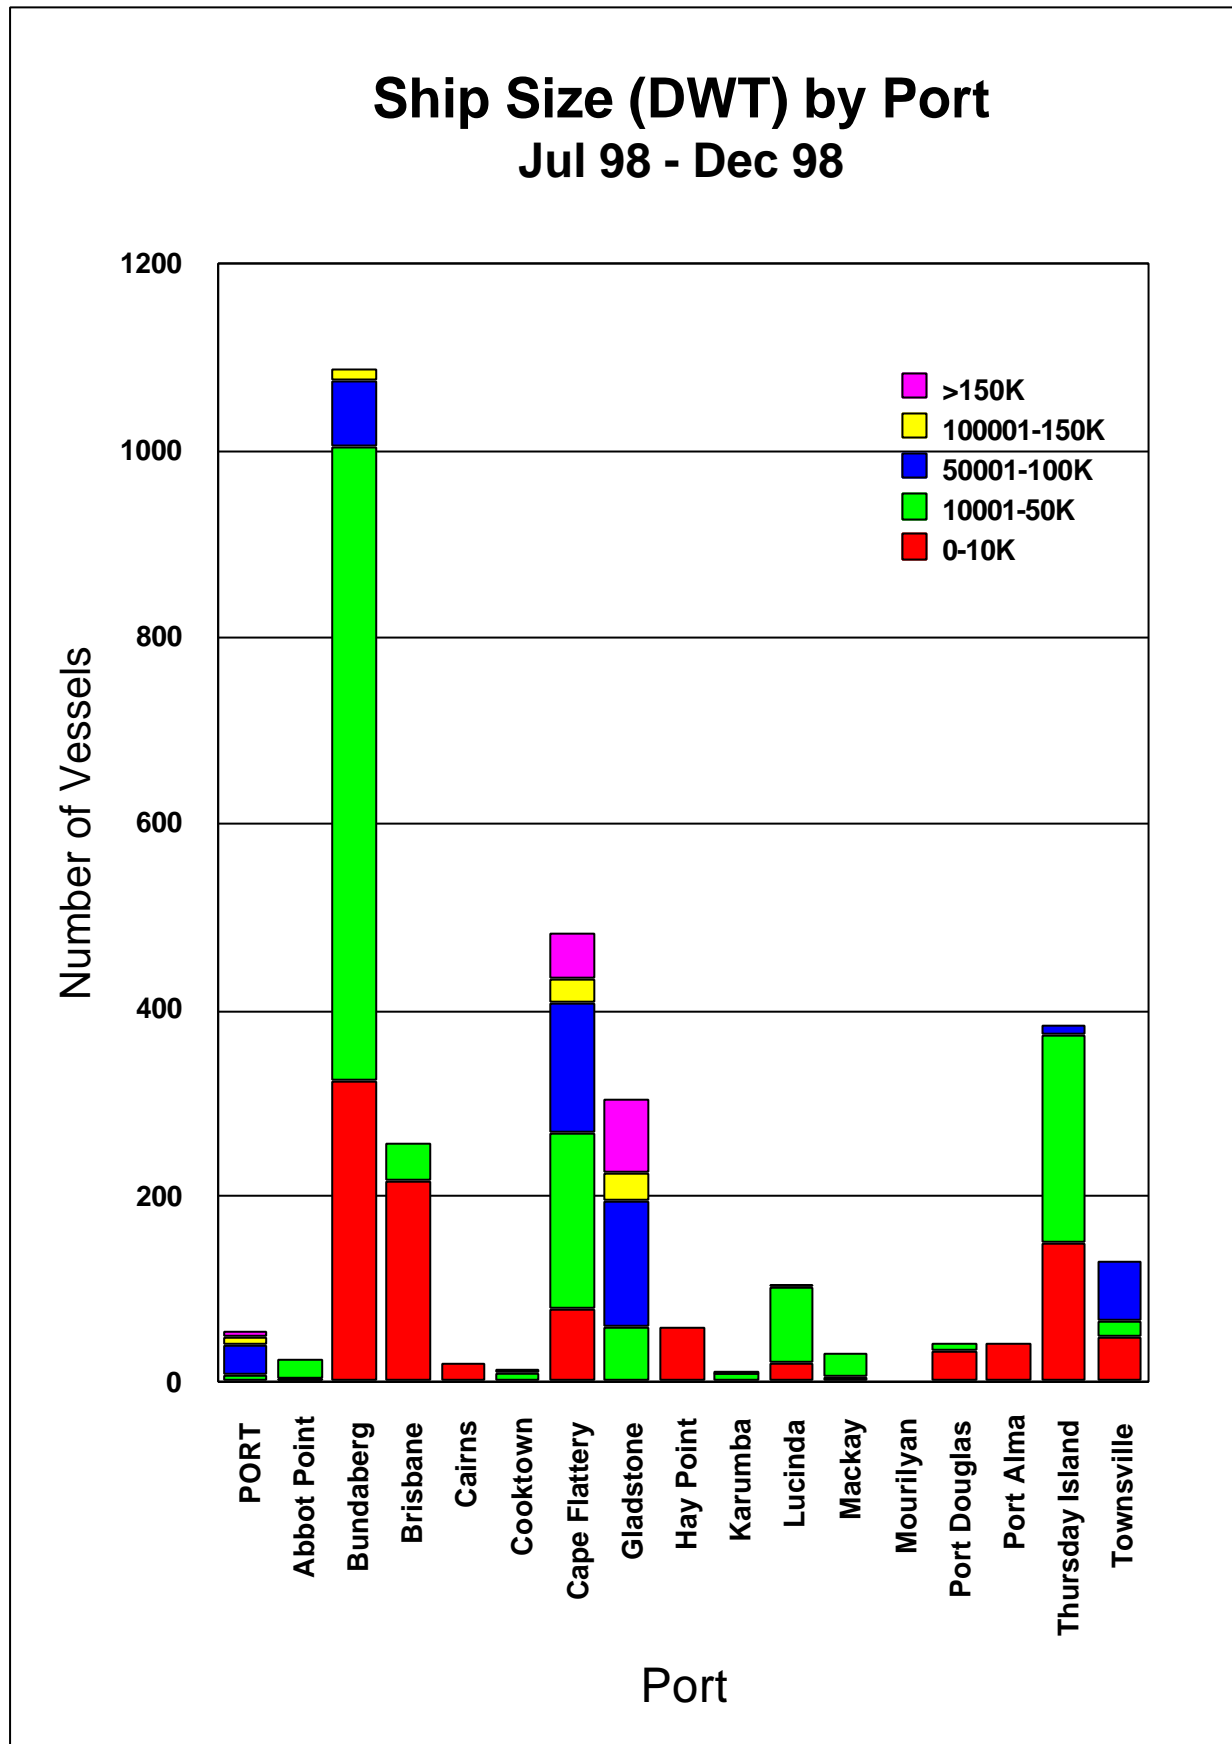

Figure 20: Ship size visiting Queensland, July 1997 to December 1997.

Figure 21: Ship size visiting Queensland, January 1998 to July 1998.

Figure 22: Ship size visiting Queensland, July 1998 to December 1998.

Figure 23: Ship size visiting Queensland, January 1999 to July 1999.