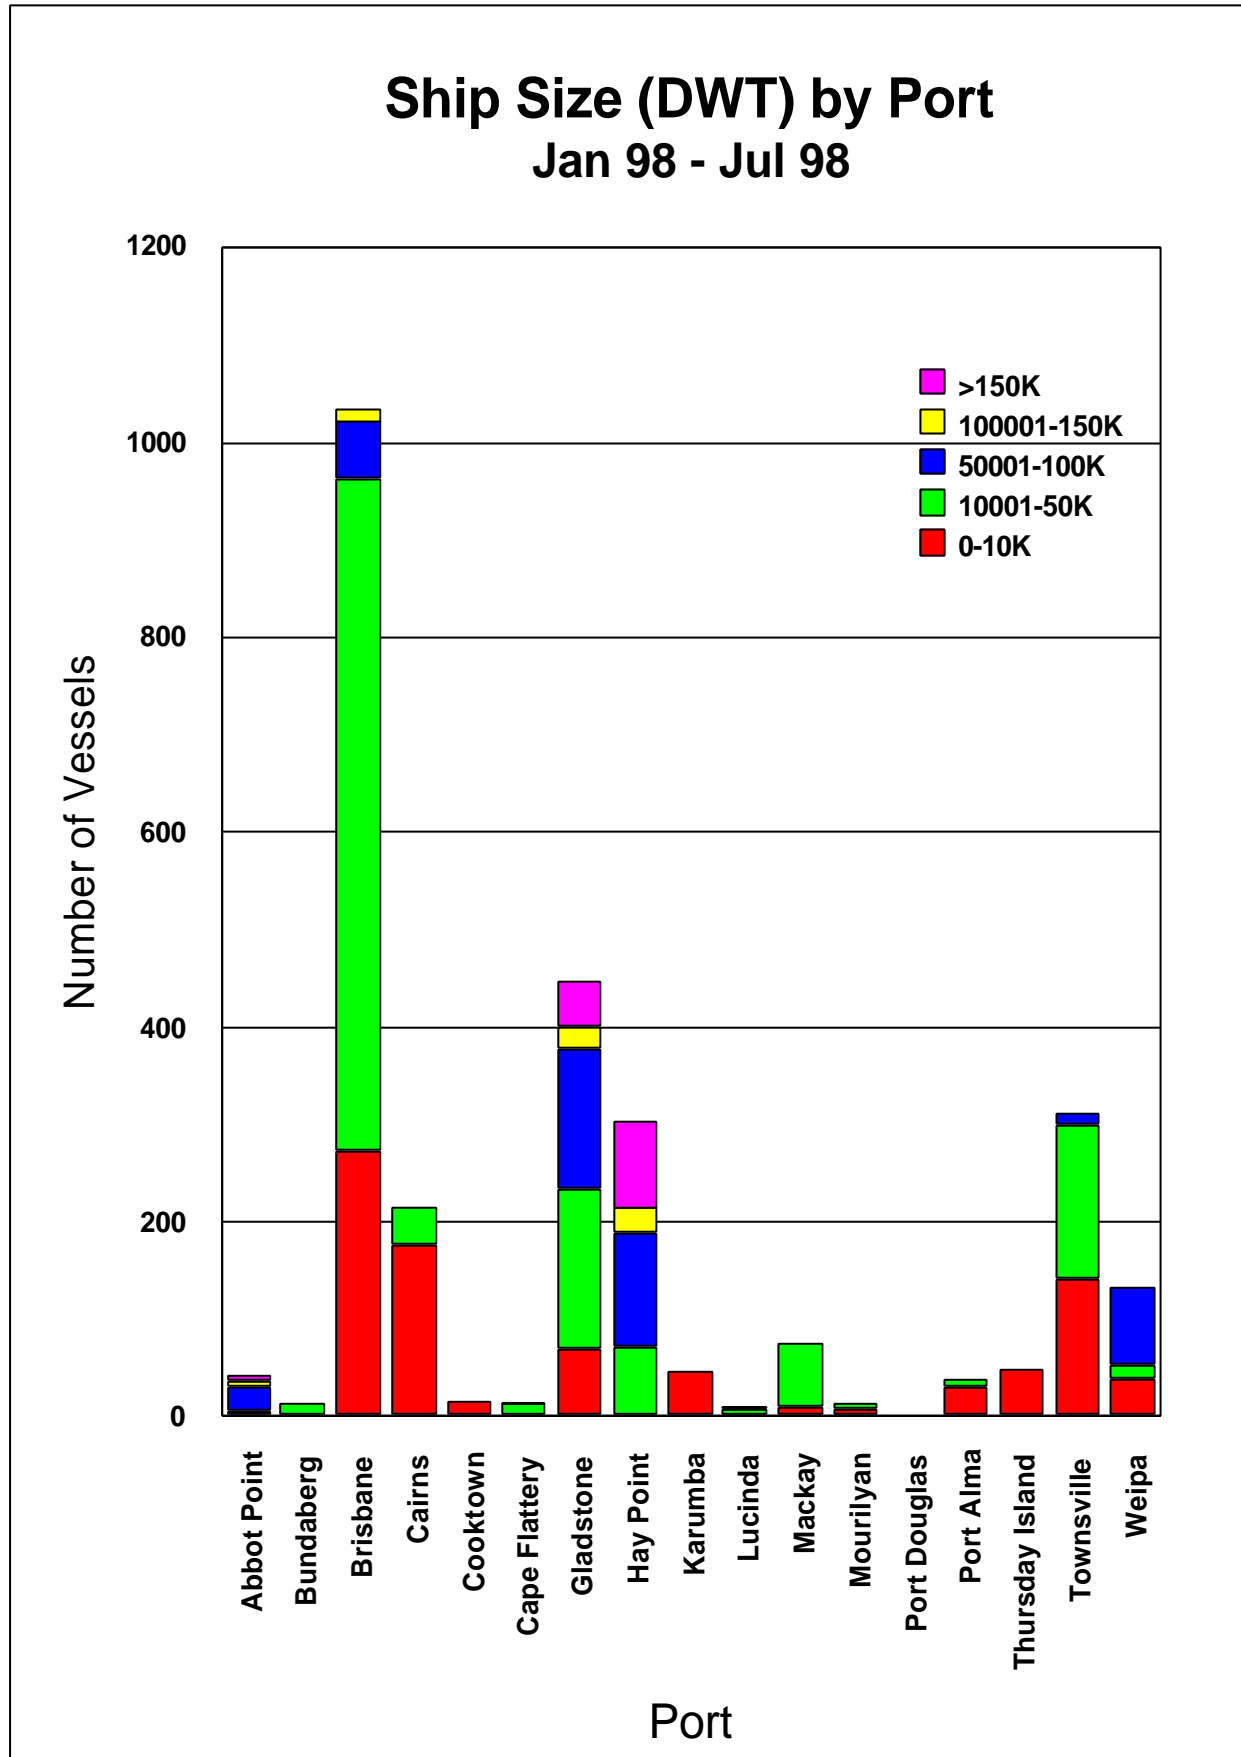

Figure 20: Ship size visiting Queensland, July 1997 to December 1997.

Figure 21: Ship size visiting Queensland, January 1998 to July 1998.

Figure 22: Ship size visiting Queensland, July 1998 to December 1998.

Figure 23: Ship size visiting Queensland, January 1999 to July 1999.