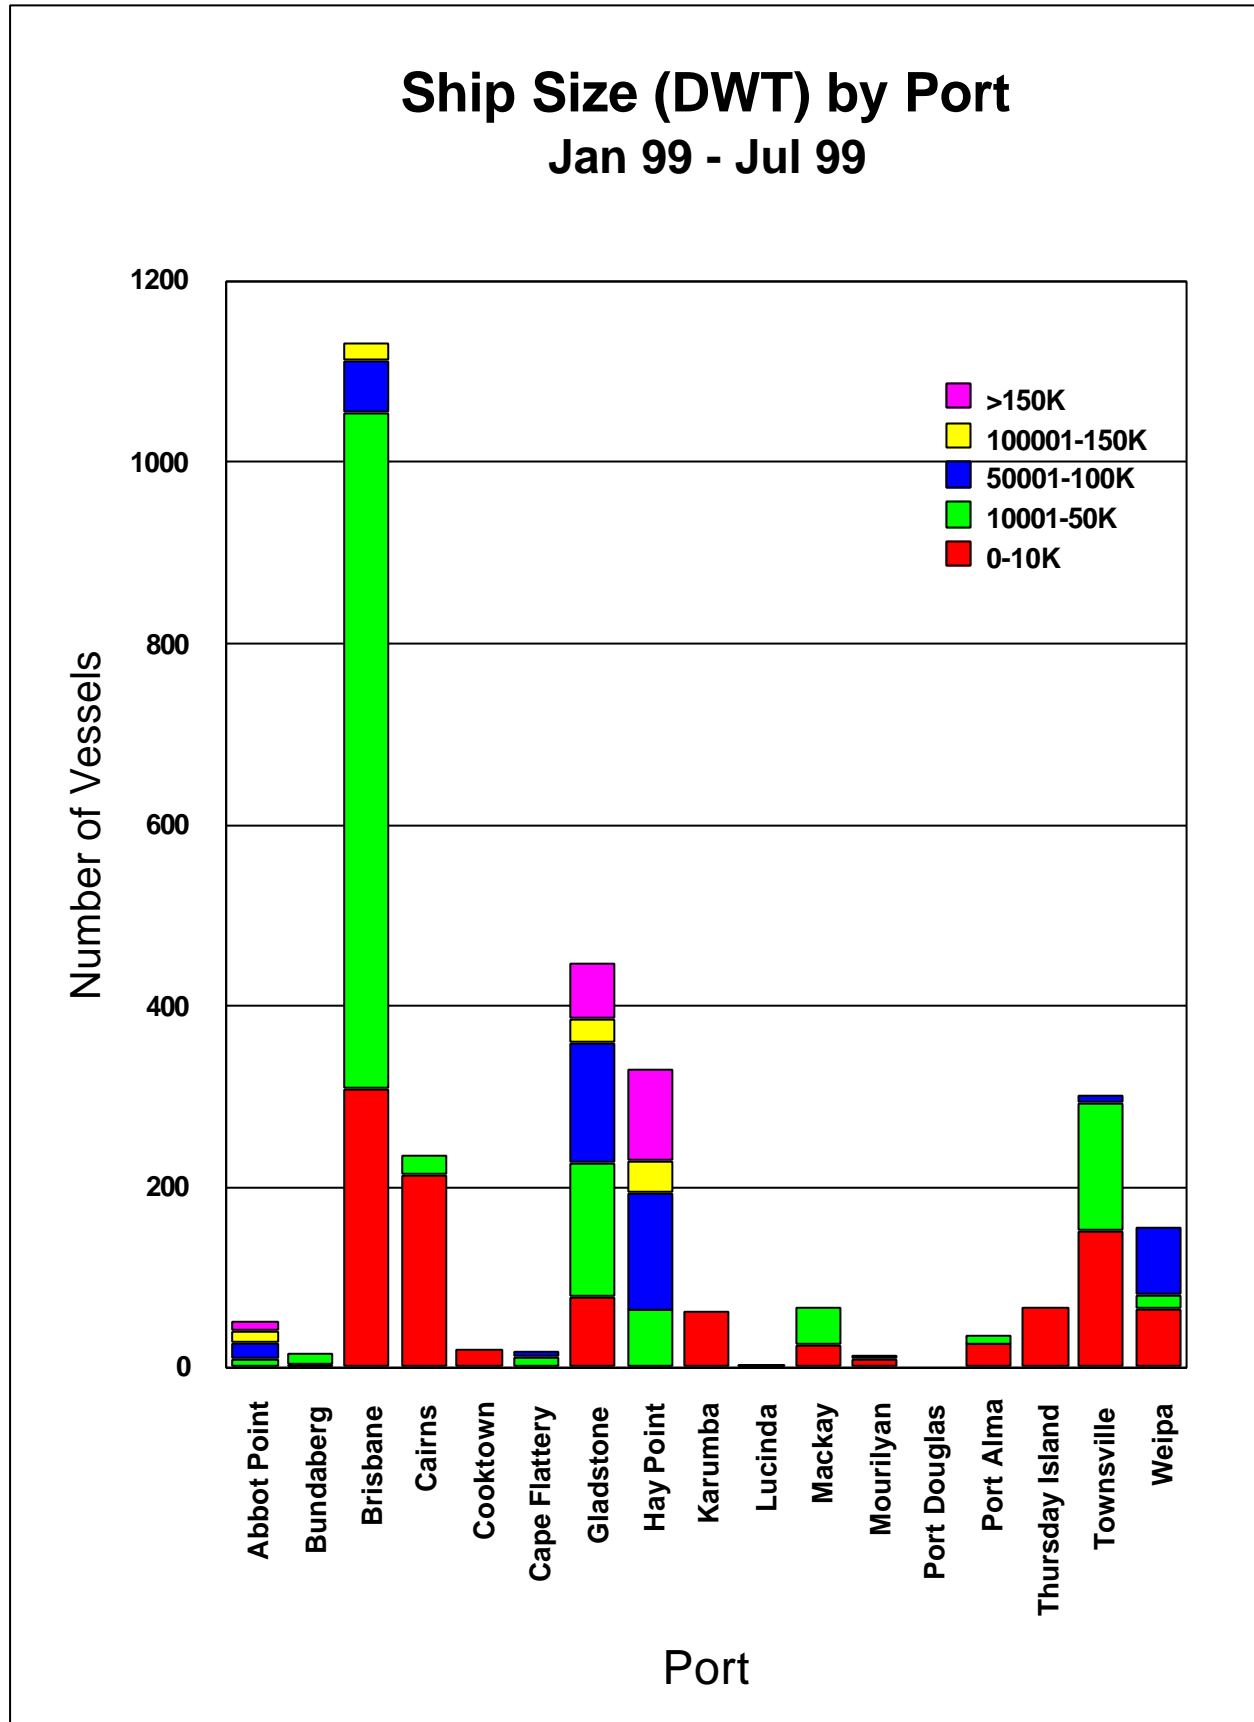

Figure 20: Ship size visiting Queensland, July 1997 to December 1997.

Figure 21: Ship size visiting Queensland, January 1998 to July 1998.

Figure 22: Ship size visiting Queensland, July 1998 to December 1998.

Figure 23: Ship size visiting Queensland, January 1999 to July 1999.